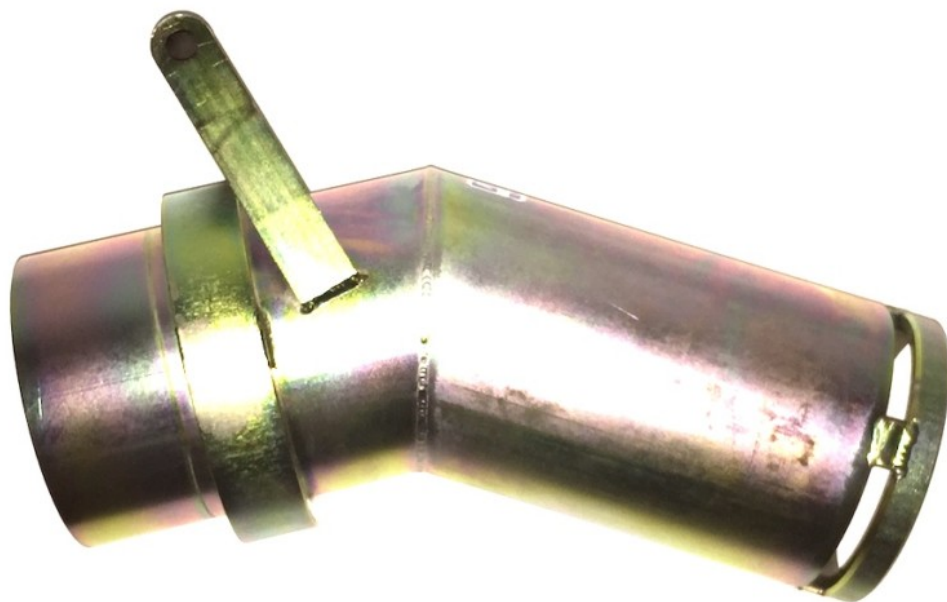

Please Click On Product Title To Go To The Product Page To Purchase

Proline 5 Inch Swivel Tip Dredge Nozzle

Proline's unique swivel seal is less prone to seizing from sand than other designs. The tip includes a high carbon steel

wear ring which is spaced out from the nozzle body to increase dredge capacity and to make it easier to remove large rocks from the tip. This nozzle is built to last!

Price: \$310.00

SKU: 6825

Categories: [Dredge Nozzles & Power Jets](#)

Tags: [Gold Prospecting Supplies](#)

Product Short Description :

Proline 5 inch swivel tips set the standard for design and construction. The tip smoothly rotates 360 degrees and is equipped with a large handle.