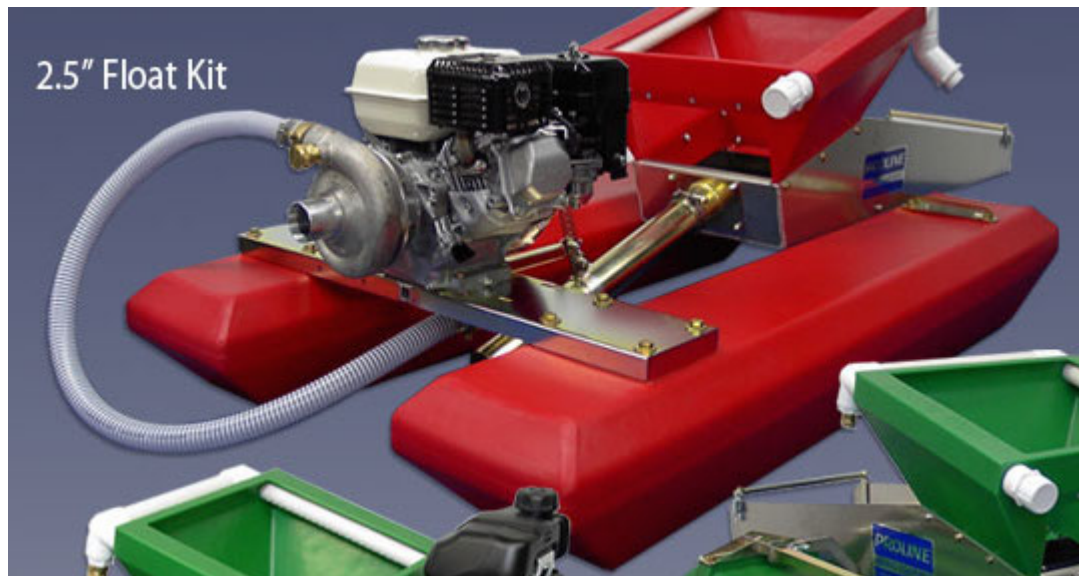

Proline 2.5 Inch Combo Float Kit (*Local Pickup Only)

This allows the operator to work in deeper water with most of the advantages found in a conventional gold dredge.