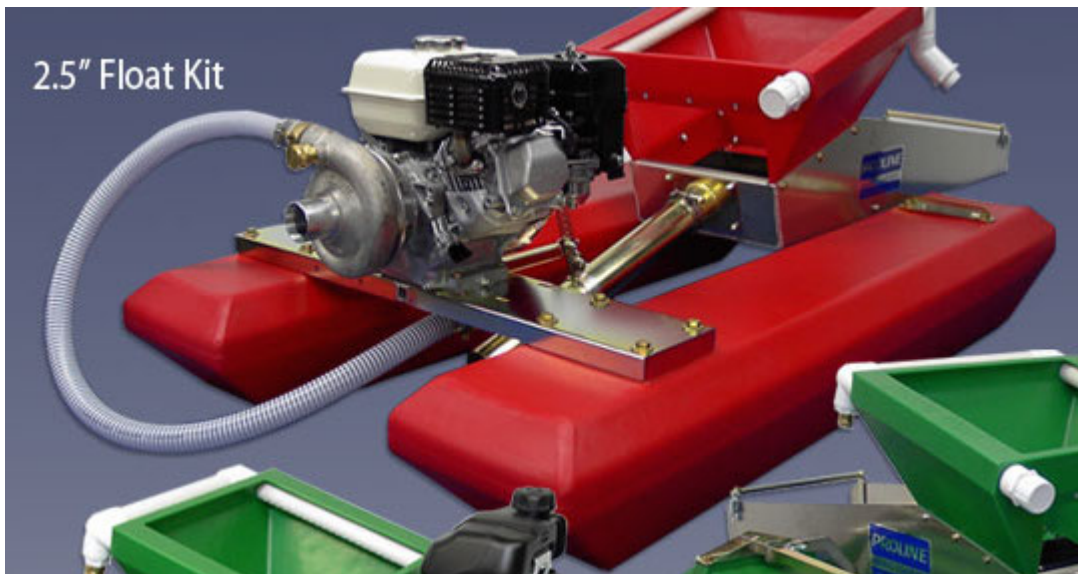

Please Click On Product Title To Go To The Product Page To Purchase

Proline 2.5 Inch Combo Float Kit (*Local Pickup Only)

This allows the operator to work in deeper water with most of the advantages found in a conventional gold dredge.

Price: \$970.00

SKU: 6639

Categories: [Dredges](#), [Highbankers](#)

Tags: [Floats](#), [Gold Prospecting Supplies](#)

Product Short Description :

A Proline float kits allow you to work in deeper water with the advantages of a conventional dredge. This is Proline's floatation kit that is available for the 2.5" dredge/highbanker combo.