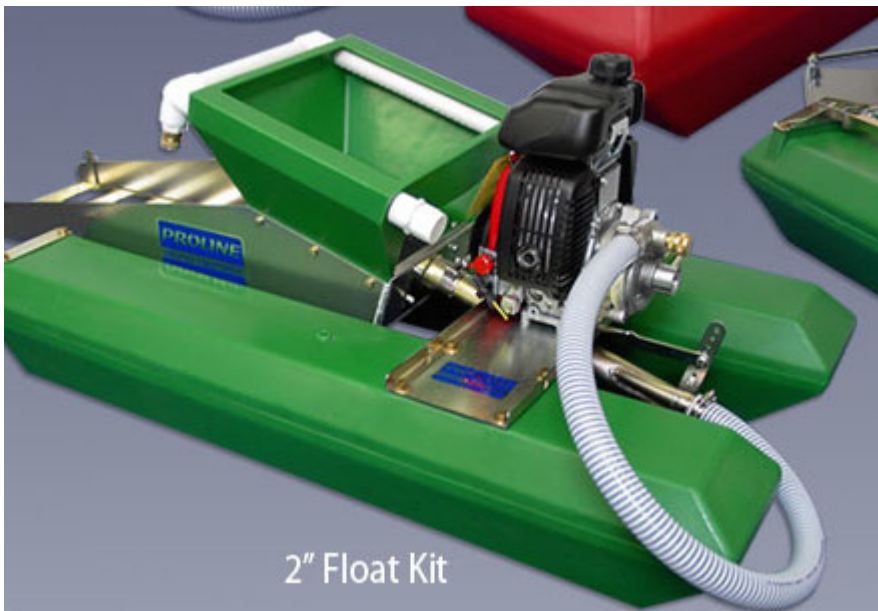

Please Click The Product Title Link To See The Product Page, If You Would Like To Purchase.

[Proline 2 Inch Combo Float Kit](#)

This allows the operator to work in deeper water with most of the advantages found in a conventional gold dredge.

Price: \$650.00

SKU: 6638

Categories: [Dredges](#), [Highbankers](#)

Tags: [Floats](#), [Gold Prospecting Supplies](#)

Product Short Description :

THIS PRODUCT IS AVAILABLE FOR LOCAL PICKUP ONLY! For Exceptions, Please Call Us.

A Proline float kits allow you to work in deeper water with the advantages of a conventional dredge. This is Proline's floatation kit that is available for the 2" dredge/highbanker combo.

Customer Service Is Our Top Priority!