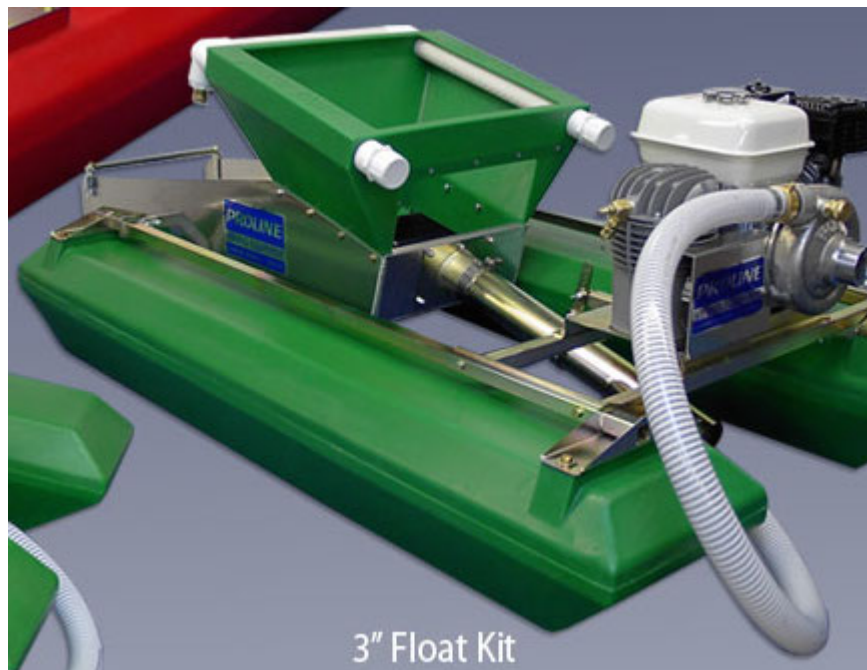

## Proline 3 Inch Combo Float Kit (\*Local Pickup Only)

This allows the operator to work in deeper water with most of the advantages found in a conventional gold dredge.