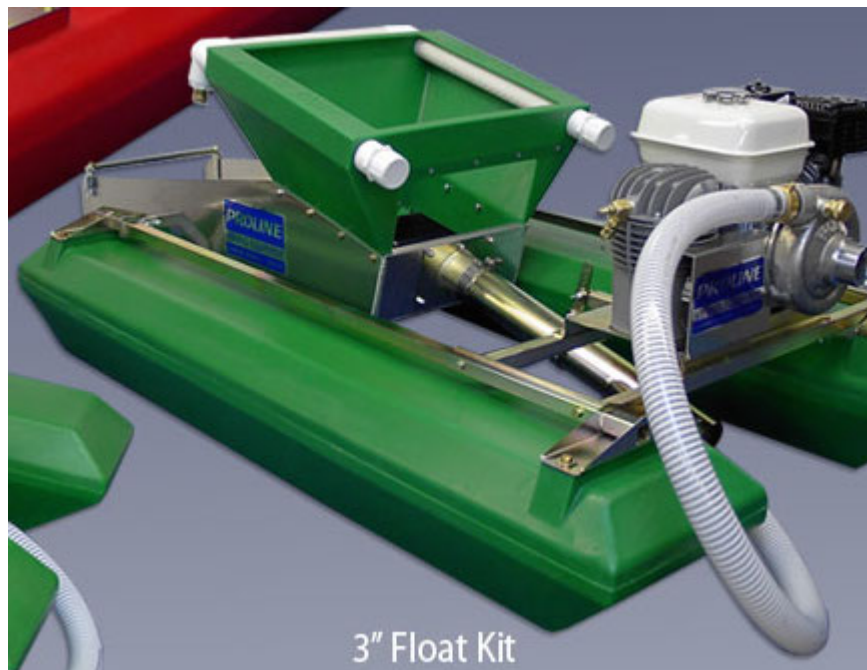

Proline 3 Inch Combo Float Kit (*Local Pickup Only)

This allows the operator to work in deeper water with most of the advantages found in a conventional gold dredge.