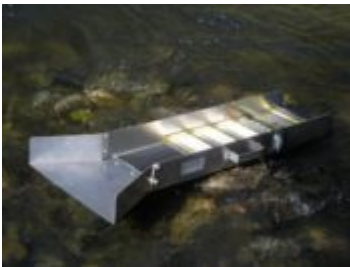

Please Click On Product Title To Go To The Product Page To Purchase

Jobe 45" Yellow Jacket Sluice Box

The JOBE 45 is 10 inches wide and 45 inches long weighing only 9 pounds. The riffles are designed for superior recovery under different water and gravel conditions. The first few riffles are stream riffles to make it easier for the water to start to move the material, followed by Hungarian riffles to enhance recovery if greater stream volume is available. A section of diamond cut raised aluminum is included for enhanced fine gold recovery. The steel riffles are plated for decades of durable service. Accessories are available to convert the 45 inch sluice into a power hibanker or a dredge. The 45 inch sluice has a removable flare.

[45 Inch Yellow Jacket Sluice Manual](#)

Price: \$185.00

SKU: 6470

Categories: [Sluice Boxes](#)

Tags: [Gold Prospecting Supplies](#), [Gold Sluice](#), [Stream Sluice](#)

Product Short Description :

NOTE: This is the Extreme version that has two clamps per side instead of one like in the picture. It also has V-matting below the carpet so it can be used as a concentration finishing sluice as well.

This is a great sluice box to start with, and can also be expanded into a highbanker system as you want to increase production capability.

Stop by our retail location for a discount!

Product Gallery:

**Customer Service Is Our Top
Priority!**