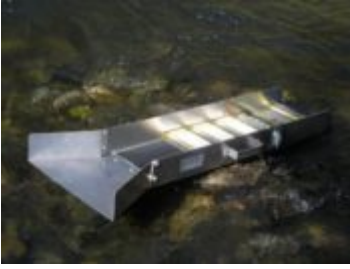

[Jobe 45" Yellow Jacket Sluice Box](#)

Customer Service Is Our Top Priority!

The JOBE 45 is 10 inches wide and 45 inches long weighing only 9 pounds. The riffles are designed for superior recovery under different water and gravel conditions. The first few riffles are stream riffles to make it easier for the water to start to move the material, followed by Hungarian riffles to enhance recovery if greater stream volume is available. A section of diamond cut raised aluminum is included for enhanced fine gold recovery. The steel riffles are plated for decades of durable service. Accessories are available to convert the 45 inch sluice into a power hibanker or a dredge. The 45 inch sluice has a removable flare.

[45 Inch Yellow Jacket Sluice Manual](#)

Price: \$165.00

SKU: 6470

Categories: [Sluice Boxes](#)

Tags: [Gold Prospecting Supplies](#), [Gold Sluice](#), [Stream Sluice](#)

Product Short Description :

NOTE: This is the Extreme version that has two clamps per side instead of one like in the picture. It also has V-matting below the carpet so it can be used as a concentration finishing sluice as well.

This is a great sluice box to start with, and can also be expanded into a highbanker system as you want to increase production capability.

Stop by our retail location for a discount!

Product Gallery:

Customer Service Is Our Top Priority!