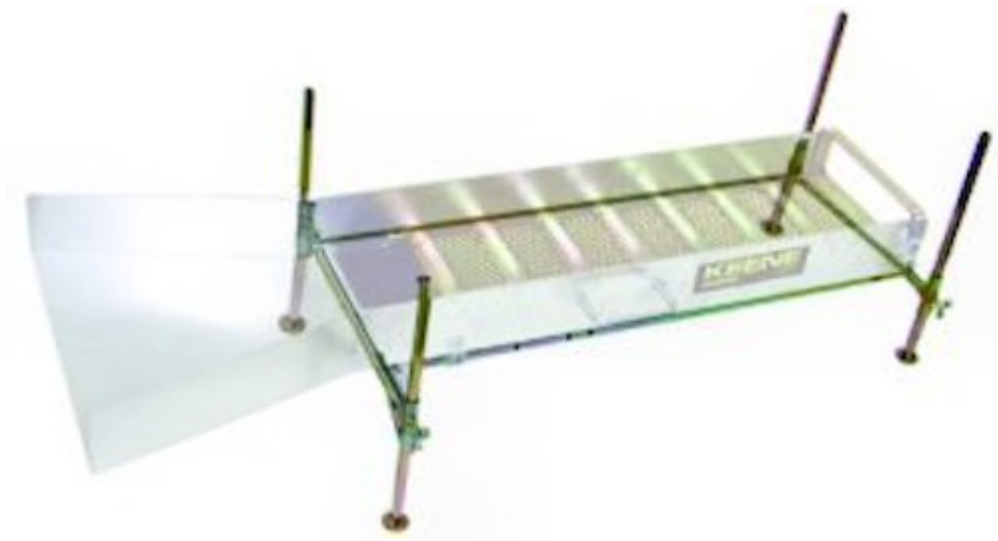

Keene HBCKF Sluice Box Stand

This quick release frame adapts to an A51 or A52 sluice box in a matter of seconds. Provides a stable platform with adjustable legs for uneven terrain.